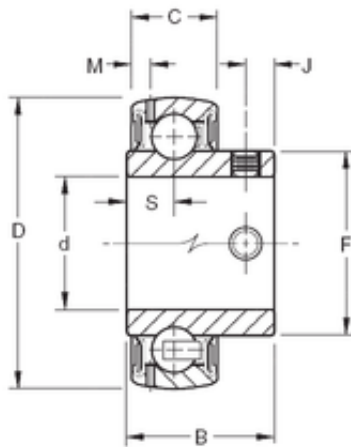

NTN Bearing Driveshaft do Brasil

50 mm x 90 mm x 44,3 mm TIMKEN GYAE50RRB Insert Bearings Spherical OD

Bearing No. GYAE50RRB

Size	50x90x44.3 mm
Bore Diameter	50 mm
Outer Diameter	90 mm
Width	44,3 mm
d	50 mm
D	90 mm
B	44,3 mm
C	22 mm
F	62,7 mm
J	9,02 mm
M	4,44 mm
S	13,46 mm
Thread (G)	M10X1,5
Weight	0,57 Kg
Basic dynamic load rating (C)	39,2 kN

GYAE50RRB Bearing 2D drawings and 3D CAD models