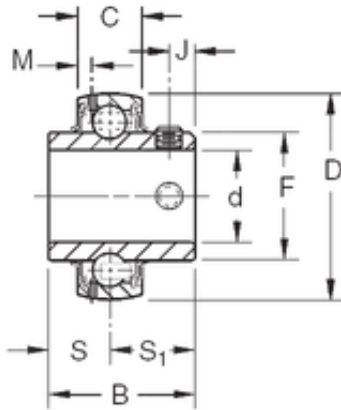

NTN Bearing Driveshaft do Brasil

50,8 mm x 90 mm x 51,59 mm TIMKEN GY1115KRRB3 Insert Bearings Spherical OD

Bearing No. GY1115KRRB3

Size	50.8x90x51.59 mm
Bore Diameter	50,8 mm
Outer Diameter	90 mm
Width	51,59 mm
d	50,8 mm
D	90 mm
B	51,59 mm
C	22 mm
S1	32,54 mm
F	62,84 mm
J	10 mm
M	4,7 mm
S	19,05 mm
Thread (G)	M10X1,5
Basic dynamic load rating (C)	39 kN

GY1115KRRB3 Bearing 2D drawings and 3D CAD models