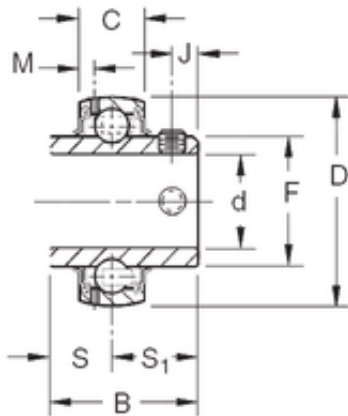

NTN Bearing Driveshaft do Brasil

55,5625 mm x 110 mm x 65,07 mm TIMKEN GYM1203KRRB Insert Bearings Spherical OD

Bearing No. GYM1203KRRB

| | |
|-------------------------------|----------------------|
| Size | 55.5625x110x65.07 mm |
| Bore Diameter | 55,5625 mm |
| Outer Diameter | 110 mm |
| Width | 65,07 mm |
| d | 55,5625 mm |
| D | 110 mm |
| B | 65,07 mm |
| C | 27 mm |
| S1 | 39,67 mm |
| F | 76,48 mm |
| J | 10 mm |
| M | 5,13 mm |
| S | 25,4 mm |
| Thread (G) | M10x1,5 |
| Weight | 2,225 Kg |
| Basic dynamic load rating (C) | 58,8 kN |

GYM1203KRRB Bearing 2D drawings and 3D CAD models