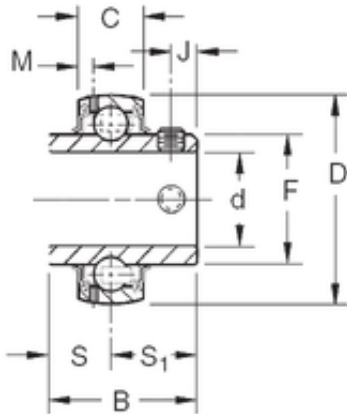

NTN Bearing Driveshaft do Brasil

38,1 mm x 85 mm x 49,22 mm TIMKEN GYM1108KRRB Insert Bearings Spherical OD

Bearing No. GYM1108KRRB

Size	38.1x85x49.22 mm
Bore Diameter	38,1 mm
Outer Diameter	85 mm
Width	49,22 mm
d	38,1 mm
D	85 mm
B	49,22 mm
C	22 mm
S1	30,17 mm
F	52,27 mm
J	8 mm
M	4,55 mm
S	19,05 mm
Thread (G)	M8x1,25
Weight	0,885 Kg
Basic dynamic load rating (C)	36,3 kN

GYM1108KRRB Bearing 2D drawings and 3D CAD models