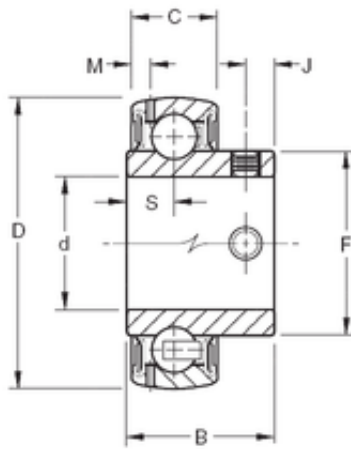

## NTN Bearing Driveshaft do Brasil

### 55 mm x 100 mm x 46,6 mm TIMKEN GYAE55RRB Insert Bearings Spherical OD

Bearing No. GYAE55RRB

Size	55x100x46.6 mm
Bore Diameter	55 mm
Outer Diameter	100 mm
Width	46,6 mm
d	55 mm
D	100 mm
B	46,6 mm
C	24 mm
F	69,8 mm
J	9,02 mm
M	4,9 mm
S	14,6 mm
Thread (G)	M10X1,5
Weight	0,58 Kg
Basic dynamic load rating (C)	48 kN

GYAE55RRB Bearing 2D drawings and 3D CAD models