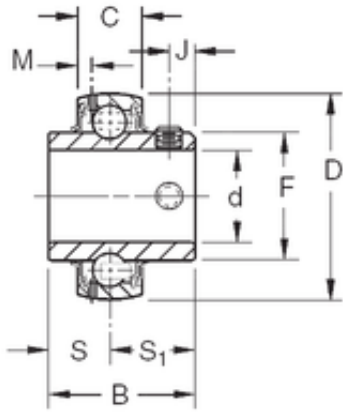

NTN Bearing Driveshaft do Brasil

74,6125 mm x 130 mm x 77,8 mm TIMKEN GY1215KRRB Insert Bearings Spherical OD

Bearing No. GY1215KRRB

Size	74.6125x130x77.8 mm
Bore Diameter	74,6125 mm
Outer Diameter	130 mm
Width	77,8 mm
d	74,6125 mm
D	130 mm
B	77,8 mm
C	29 mm
S1	44,45 mm
F	91,92 mm
J	12 mm
M	5,56 mm
S	33,32 mm
Thread (G)	M12X1,75
Basic dynamic load rating (C)	69,5 kN

GY1215KRRB Bearing 2D drawings and 3D CAD models